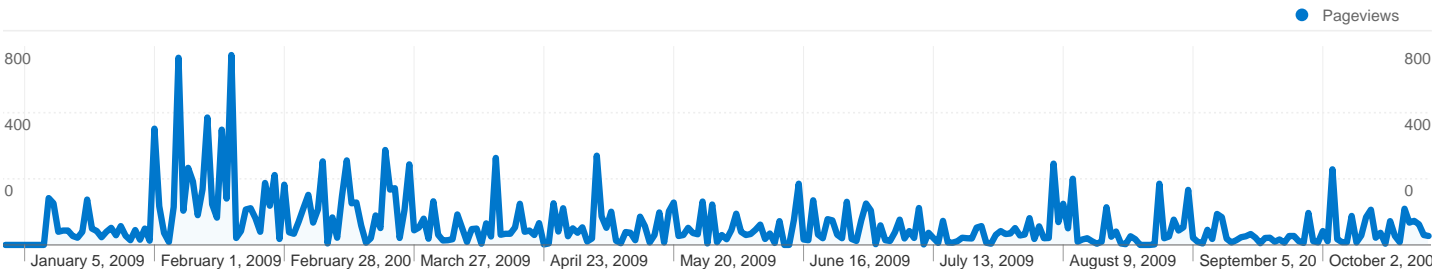

Pages on this site were viewed a total of 24,614 times

24,614 Pageviews

16,595 Unique Views

44.89% Bounce Rate

Top Content

Pages	Pageviews	% Pageviews
/index.html	2,284	9.28%
/fotoalbum/index.html	1,013	4.12%
/fotoalbum/Techniek/index.html	676	2.75%
/fotoalbum/Evenementen/index.html	490	1.99%
/fotoalbum/Techniek/Y8122/index.html	429	1.74%