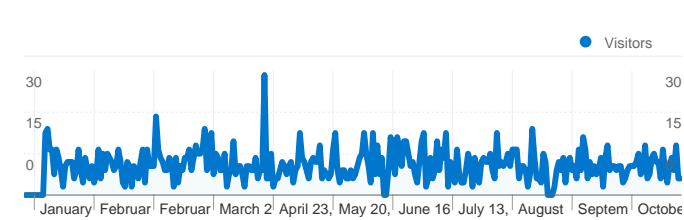

**Site Usage**

 **2,321** Visits

 **44.89%** Bounce Rate

 **24,614** Pageviews

 **00:02:49** Avg. Time on Site

 **10.60** Pages/Visit

 **70.92%** % New Visits

**Visitors Overview**

## 1,680 people visited this site

 **2,321** Visits

 **1,680** Absolute Unique Visitors

 **24,614** Pageviews

 **10.60** Average Pageviews

 **00:02:49** Time on Site

 **44.89%** Bounce Rate

 **70.92%** New Visits

All traffic sources sent a total of 2,321 visits

- Search Engines**  
1,133.00 (48.82%)
- Referring Sites**  
859.00 (37.01%)
- Direct Traffic**  
329.00 (14.17%)

Pages on this site were viewed a total of 24,614 times

 **24,614** Pageviews

 **16,595** Unique Views

 **44.89%** Bounce Rate