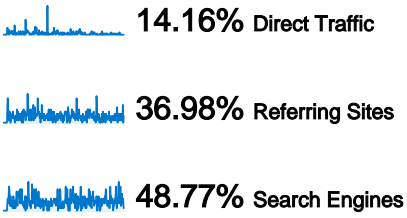

**Site Usage**

 **2,321** Visits

 **44.89%** Bounce Rate

 **24,614** Pageviews

 **00:02:49** Avg. Time on Site

 **10.60** Pages/Visit

 **70.92%** % New Visits

**Visitors Overview**

## 1,680 people visited this site

 **2,321** Visits

 **1,680** Absolute Unique Visitors

 **24,614** Pageviews

 **10.60** Average Pageviews

 **00:02:49** Time on Site

 **44.89%** Bounce Rate

 **70.92%** New Visits

All traffic sources sent a total of 2,321 visits

- Search Engines**  
1,133.00 (48.82%)
- Referring Sites**  
859.00 (37.01%)
- Direct Traffic**  
329.00 (14.17%)

## 2,321 visits came from 41 countries/territories

Site Usage

| Country/Territory  | Visits   | Pages/Visit  | Avg. Time on Site   | % New Visits   | Bounce Rate |
|--|--|--|---|--|-------------|
| <b>Visits</b><br><b>2,321</b><br>% of Site Total:<br>100.00% | <b>Pages/Visit</b><br><b>10.60</b><br>Site Avg:<br>10.60 (0.00%) | <b>Avg. Time on Site</b><br><b>00:02:49</b><br>Site Avg:<br>00:02:49 (0.00%) | <b>% New Visits</b><br><b>70.96%</b><br>Site Avg:<br>70.92% (0.06%) | <b>Bounce Rate</b><br><b>44.89%</b><br>Site Avg:<br>44.89% (0.00%) |             |
| Netherlands  | 1,951  | 11.75  | 00:03:08  | 67.91%   | 41.16%      |
| Belgium  | 104  | 3.12   | 00:00:41  | 84.62%   | 67.31%      |
| Germany  | 57   | 8.54   | 00:02:22  | 85.96%   | 52.63%      |
| United States  | 50   | 4.30   | 00:00:50  | 88.00%   | 84.00%      |
| Serbia   | 22   | 1.45   | 00:00:04  | 86.36%   | 77.27%      |
| United Kingdom   | 18   | 9.22   | 00:03:45  | 88.89%   | 72.22%      |
| France   | 15   | 4.00   | 00:01:19  | 93.33%   | 73.33%      |
| Canada   | 13   | 4.92   | 00:00:31  | 84.62%   | 53.85%      |
| Ireland  | 13   | 1.00   | 00:00:00  | 100.00%  | 100.00%     |