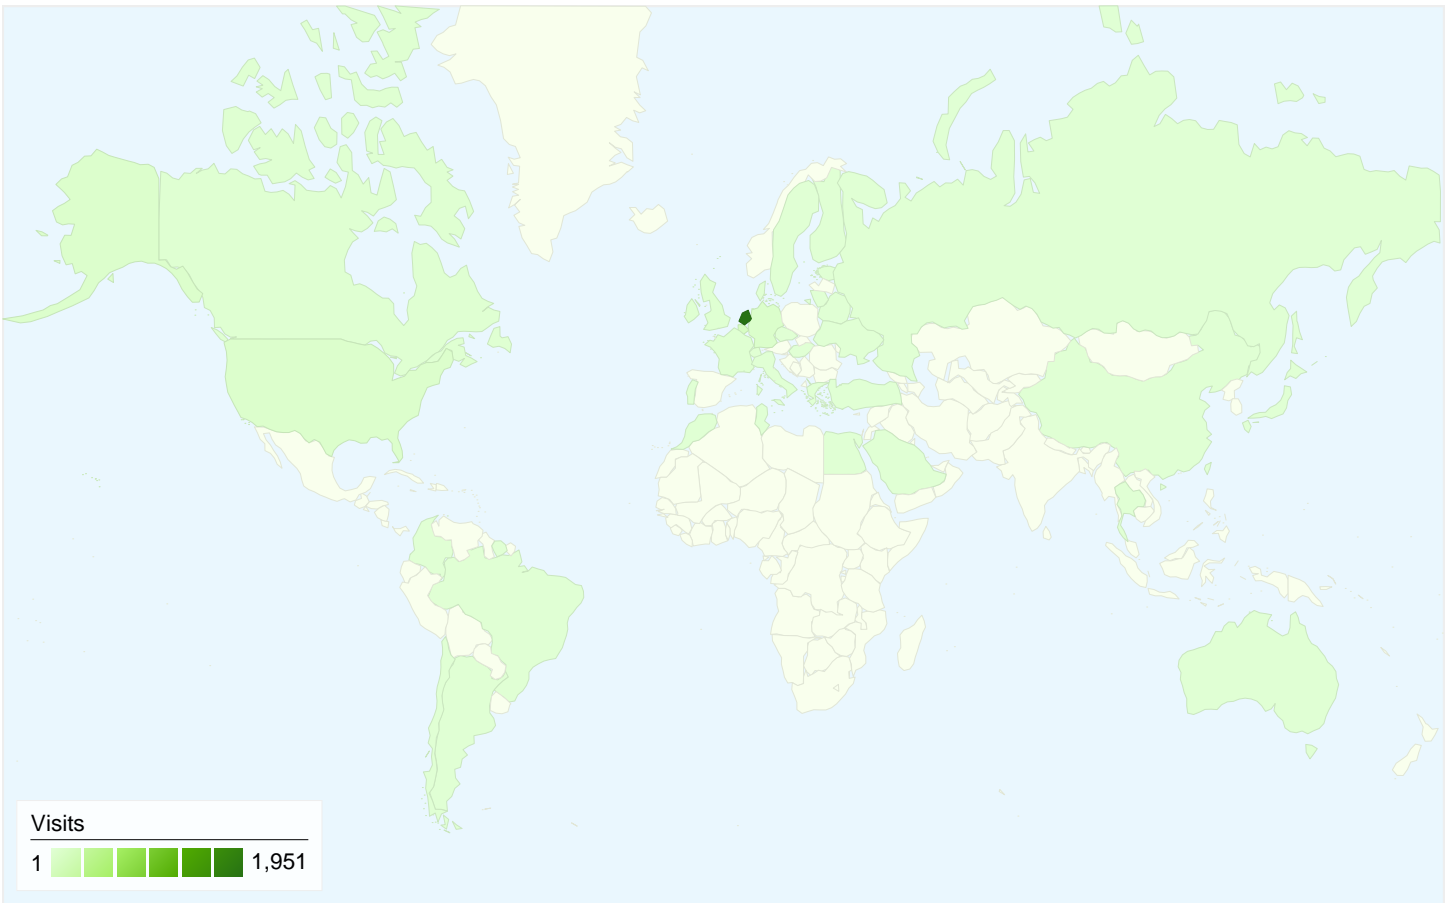

**Visitors**  
**1,680**

**Map Overlay world**

**Traffic Sources Overview**

- **Search Engines**  
1,133.00 (48.82%)
- **Referring Sites**  
859.00 (37.01%)
- **Direct Traffic**  
329.00 (14.17%)

**Content Overview**

## 1,680 people visited this site

 **2,321** Visits

 **1,680** Absolute Unique Visitors

 **24,614** Pageviews

 **10.60** Average Pageviews

 **00:02:49** Time on Site

 **44.89%** Bounce Rate

 **70.92%** New Visits

All traffic sources sent a total of 2,321 visits

- Search Engines**  
1,133.00 (48.82%)
- Referring Sites**  
859.00 (37.01%)
- Direct Traffic**  
329.00 (14.17%)

## 2,321 visits came from 41 countries/territories

Site Usage

| Country/Territory  | Visits   | Pages/Visit  | Avg. Time on Site   | % New Visits   | Bounce Rate |
|--|--|--|---|--|-------------|
| <b>Visits</b><br><b>2,321</b><br>% of Site Total:<br>100.00% | <b>Pages/Visit</b><br><b>10.60</b><br>Site Avg:<br>10.60 (0.00%) | <b>Avg. Time on Site</b><br><b>00:02:49</b><br>Site Avg:<br>00:02:49 (0.00%) | <b>% New Visits</b><br><b>70.96%</b><br>Site Avg:<br>70.92% (0.06%) | <b>Bounce Rate</b><br><b>44.89%</b><br>Site Avg:<br>44.89% (0.00%) |             |
| Netherlands  | 1,951  | 11.75  | 00:03:08  | 67.91%   | 41.16%      |
| Belgium  | 104  | 3.12   | 00:00:41  | 84.62%   | 67.31%      |
| Germany  | 57   | 8.54   | 00:02:22  | 85.96%   | 52.63%      |
| United States  | 50   | 4.30   | 00:00:50  | 88.00%   | 84.00%      |
| Serbia   | 22   | 1.45   | 00:00:04  | 86.36%   | 77.27%      |
| United Kingdom   | 18   | 9.22   | 00:03:45  | 88.89%   | 72.22%      |
| France   | 15   | 4.00   | 00:01:19  | 93.33%   | 73.33%      |
| Canada   | 13   | 4.92   | 00:00:31  | 84.62%   | 53.85%      |
| Ireland  | 13   | 1.00   | 00:00:00  | 100.00%  | 100.00%     |