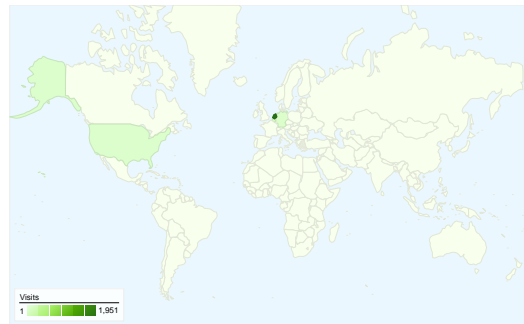

**Site Usage**

 **2,321** Visits

 **44.89%** Bounce Rate

 **24,614** Pageviews

 **00:02:49** Avg. Time on Site

 **10.60** Pages/Visit

 **70.92%** % New Visits

**Visitors Overview**

**Visitors**  
**1,680**

**Map Overlay world**

**Traffic Sources Overview**

- **Search Engines**  
1,133.00 (48.82%)
- **Referring Sites**  
859.00 (37.01%)
- **Direct Traffic**  
329.00 (14.17%)

**Content Overview**

All traffic sources sent a total of 2,321 visits

- Search Engines**  
1,133.00 (48.82%)
- Referring Sites**  
859.00 (37.01%)
- Direct Traffic**  
329.00 (14.17%)

## 2,321 visits came from 41 countries/territories

Site Usage

| Country/Territory  | Visits   | Pages/Visit  | Avg. Time on Site   | % New Visits   | Bounce Rate |
|--|--|--|---|--|-------------|
| <b>Visits</b><br><b>2,321</b><br>% of Site Total:<br>100.00% | <b>Pages/Visit</b><br><b>10.60</b><br>Site Avg:<br>10.60 (0.00%) | <b>Avg. Time on Site</b><br><b>00:02:49</b><br>Site Avg:<br>00:02:49 (0.00%) | <b>% New Visits</b><br><b>70.96%</b><br>Site Avg:<br>70.92% (0.06%) | <b>Bounce Rate</b><br><b>44.89%</b><br>Site Avg:<br>44.89% (0.00%) |             |
| Netherlands  | 1,951  | 11.75  | 00:03:08  | 67.91%   | 41.16%      |
| Belgium  | 104  | 3.12   | 00:00:41  | 84.62%   | 67.31%      |
| Germany  | 57   | 8.54   | 00:02:22  | 85.96%   | 52.63%      |
| United States  | 50   | 4.30   | 00:00:50  | 88.00%   | 84.00%      |
| Serbia   | 22   | 1.45   | 00:00:04  | 86.36%   | 77.27%      |
| United Kingdom   | 18   | 9.22   | 00:03:45  | 88.89%   | 72.22%      |
| France   | 15   | 4.00   | 00:01:19  | 93.33%   | 73.33%      |
| Canada   | 13   | 4.92   | 00:00:31  | 84.62%   | 53.85%      |
| Ireland  | 13   | 1.00   | 00:00:00  | 100.00%  | 100.00%     |