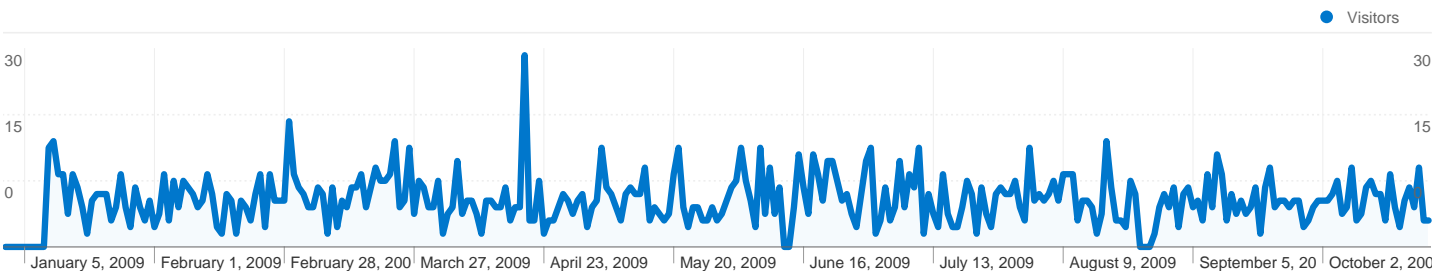

**Site Usage**

 **2,321** Visits

 **44.89%** Bounce Rate

 **24,614** Pageviews

 **00:02:49** Avg. Time on Site

 **10.60** Pages/Visit

 **70.92%** % New Visits

**Visitors Overview**

## 1,680 people visited this site

 **2,321** Visits

 **1,680** Absolute Unique Visitors

 **24,614** Pageviews

 **10.60** Average Pageviews

 **00:02:49** Time on Site

 **44.89%** Bounce Rate

 **70.92%** New Visits

All traffic sources sent a total of 2,321 visits

- Search Engines**  
1,133.00 (48.82%)
- Referring Sites**  
859.00 (37.01%)
- Direct Traffic**  
329.00 (14.17%)

Pages on this site were viewed a total of 24,614 times

 **24,614** Pageviews

 **16,595** Unique Views

 **44.89%** Bounce Rate