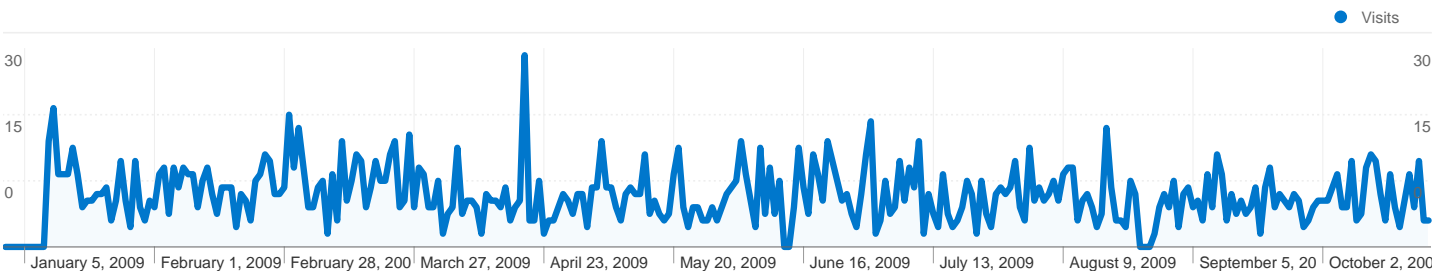

**Site Usage**

 **2,321** Visits

 **44.89%** Bounce Rate

 **24,614** Pageviews

 **00:02:49** Avg. Time on Site

 **10.60** Pages/Visit

 **70.92%** % New Visits

**Visitors Overview**

## 1,680 people visited this site

 **2,321** Visits

 **1,680** Absolute Unique Visitors

 **24,614** Pageviews

 **10.60** Average Pageviews

 **00:02:49** Time on Site

 **44.89%** Bounce Rate

 **70.92%** New Visits

All traffic sources sent a total of 2,321 visits

- Search Engines**  
1,133.00 (48.82%)
- Referring Sites**  
859.00 (37.01%)
- Direct Traffic**  
329.00 (14.17%)

Pages on this site were viewed a total of 24,614 times

 **24,614** Pageviews

 **16,595** Unique Views

 **44.89%** Bounce Rate