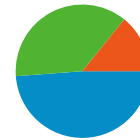

All traffic sources sent a total of 2,321 visits

- Search Engines**
1,133.00 (48.82%)
- Referring Sites**
859.00 (37.01%)
- Direct Traffic**
329.00 (14.17%)

Top Traffic Sources

Sources	Visits	% visits	Keywords	Visits	% visits
google (organic)	1,078	46.41%	y8122	322	28.40%
(direct) ((none))	330	14.21%	stichting y8122	42	3.70%
stichtingnautischemonumenten	118	5.08%	dombo den helder	20	1.76%
stoom.startpagina.nl (referral)	70	3.01%	stoomsleepboot	17	1.50%
images.google.nl (referral)	67	2.88%	zeeurn	17	1.50%