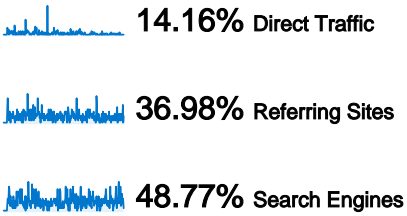

All traffic sources sent a total of 2,321 visits

- Search Engines**
1,133.00 (48.82%)
- Referring Sites**
859.00 (37.01%)
- Direct Traffic**
329.00 (14.17%)

Top Traffic Sources

Sources	Visits	% visits	Keywords	Visits	% visits
google (organic)	1,078	46.41%	y8122	322	28.40%
(direct) ((none))	330	14.21%	stichting y8122	42	3.70%
stichtingnautischemonumenten	118	5.08%	dombo den helder	20	1.76%
stoom.startpagina.nl (referral)	70	3.01%	stoomsleepboot	17	1.50%
images.google.nl (referral)	67	2.88%	zeeurn	17	1.50%